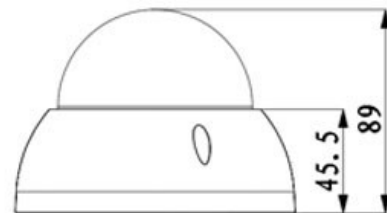

CP-UNC-VB13FL3-VM

1.3 MP HD IR Vandal Dome Camera - 30Mtr.

Main Features

- 1/3" 1.3MP PS CMOS Image Sensor
- Max 25fps@1.3MP
- H.264 and MJPEG dual-stream encoding
- DWDR, Day/Night(ICR), Auto Iris, 3DNR, AWB, AGC, BLC
- 2.7 -12mm Varifocal Lens
- IR Range of 30 Mtrs, IP67, IK10, PoE
- Mobile Software: iCMOB, gCMOB, wCMOB
- CMS Software: KVMS Pro, vOptimus Pro

*Product casing and specifications are subject to change without prior notice

CP- UNC-VB13FL3-VM

1.3 MP HD IR Vandal Dome Camera - 30Mtr.

Feature

Image Sensor
Minimum Illumination
Shutter Speed
White Balance
Gain Control(AGC)
Lens
Back Light Compensation
S/N Ratio
Video Compression
Video Streaming
Resolution
Privacy Mask
ICR
Audio Input
Audio Output
Alarm IN
Alarm Out

φ122mm × 89mm

Weight

500g

*Product casing and specifications are subject to change without prior notice